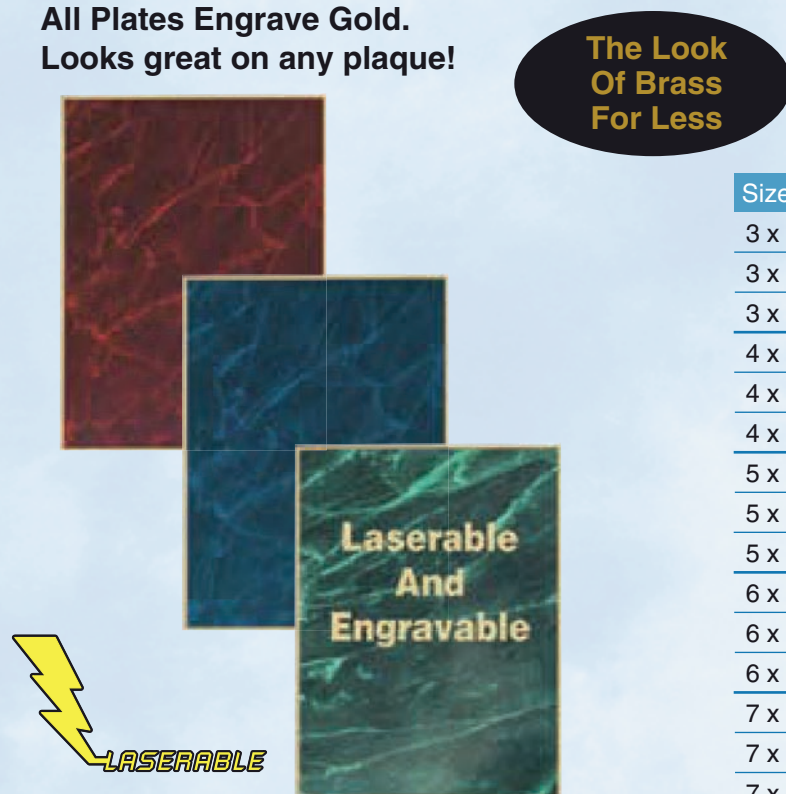

LASERABLE

JDS

Where Your Business Is Always Appreciated

Engraving Materials
Plaques & Accessories
Economy Awards
Trophy Figures
Trophy Supplies
Gifts & Engravables
Acrylic/Glass/Crystal

Brass Plated Steel Plaque Plates

AP

All Plates Engrave Gold.
Looks great on any plaque!
For Acrylic Plaque Plates, see page 357.

Size	Part No.	Description	Case Qty.
3 x 5	LE35RD	Red	6
3 x 5	LE35BU	Blue	6
3 x 5	LE35BK	Black	6
4 x 6	LE46RD	Red	6
4 x 6	LE46BU	Blue	6
4 x 6	LE46BK	Black	6
5 x 7	LE57RD	Red	6
5 x 7	LE57BU	Blue	6
5 x 7	LE57BK	Black	6
6 x 8	LE68RD	Red	6
6 x 8	LE68BU	Blue	6
6 x 8	LE68BK	Black	6
7 x 10	LE710RD	Red	6
7 x 10	LE710BU	Blue	6
7 x 10	LE710BK	Black	6
8-1/2 x 11	LE811RD	Red	6
8-1/2 x 11	LE811BU	Blue	6
8-1/2 x 11	LE811BK	Black	6

Brass Plated Steel Marbleized Plaque Plates

AP

All Plates Engrave Gold.
Looks great on any plaque!

Size	Part No.	Description	Case Qty.
3 x 5	LE35MRD	Red Marble	6
3 x 5	LE35MBU	Blue Marble	6
3 x 5	LE35MGR	Green Marble	6
4 x 6	LE46MRD	Red Marble	6
4 x 6	LE46MBU	Blue Marble	6
4 x 6	LE46MGR	Green Marble	6
5 x 7	LE57MRD	Red Marble	6
5 x 7	LE57MBU	Blue Marble	6
5 x 7	LE57MGR	Green Marble	6
6 x 8	LE68MRD	Red Marble	6
6 x 8	LE68MBU	Blue Marble	6
6 x 8	LE68MGR	Green Marble	6
7 x 10	LE710MRD	Red Marble	6
7 x 10	LE710MBU	Blue Marble	6
7 x 10	LE710MGR	Green Marble	6