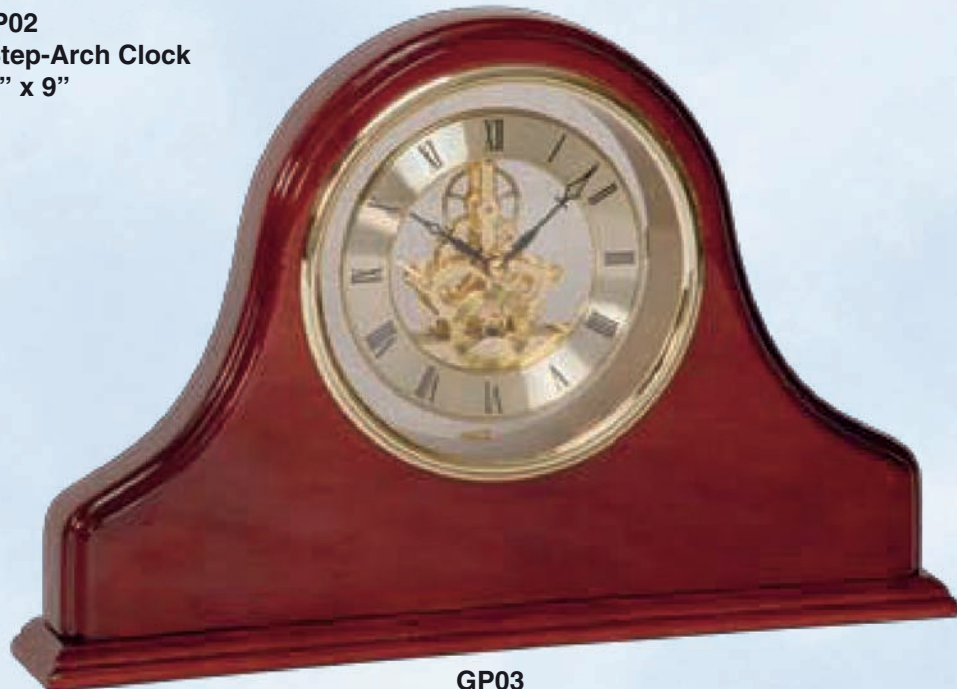

GP03
Grand Piano Mantel Clock
13-1/4" x 9"

Engraving Materials

Plaques & Accessories

Economy Awards

Trophy Figures

Trophy Supplies

Gifts & Engravables

Acrylic/Glass/Crystal