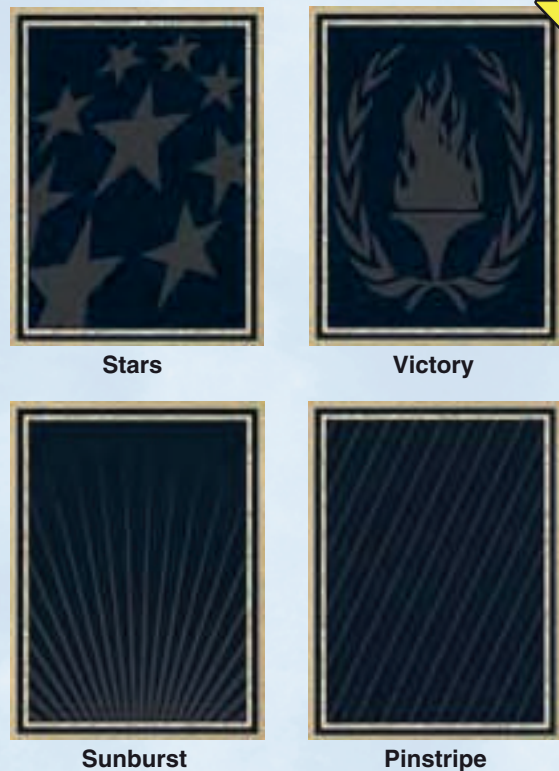

Brass Plated Steel Shadow Plates

AP

All Plates Engrave Gold.
Looks great on any plaque!

Stars

Victory

Sunburst

Pinstripe

The Look
Of Brass
For Less