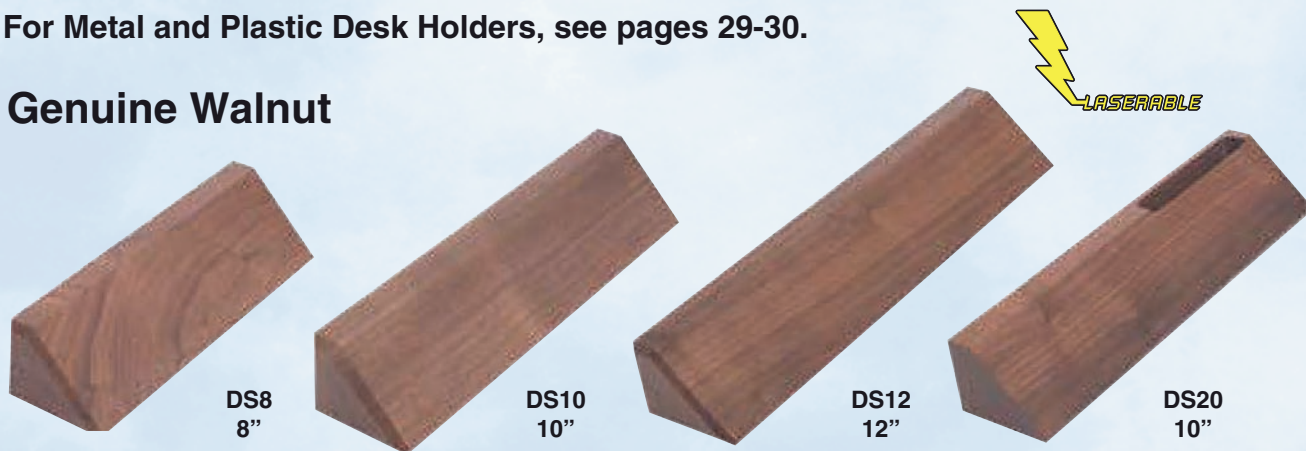

Desk Wedges and Name Plates

AP

For Metal and Plastic Desk Holders, see pages 29-30.

Genuine Walnut